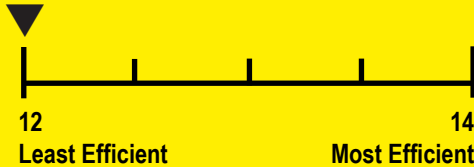

ENERGYGUIDE

Central Air Conditioner
Cooling Only
Split System

National Comfort Products
NCPE-430-3010

Cooling

Efficiency Rating (SEER)*

12.0

Range of Similar Models
*Seasonal Energy Efficiency Ratio

▼▼ This system's efficiency ratings depend on the coil your contractor installs with this unit. The heating efficiency rating varies slightly in different geographic regions. Ask your contractor for details.