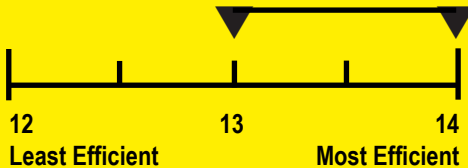

ENERGYGUIDE

Central Air Conditioner
Cooling Only
Split System

National Comfort Products
NCPE-418-5010

Cooling
Efficiency Rating (SEER)*

13.0 - 14.0

Range of Similar Models
*Seasonal Energy Efficiency Ratio