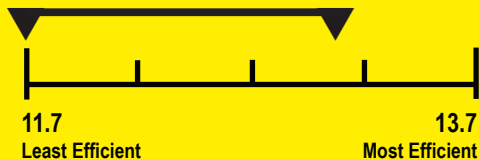

ENERGYGUIDE

Central Air Conditioner
Cooling Only
Split System

National Comfort Products
Model: NCP4183000*-**

Efficiency Rating (SEER2)**

11.7 - 13.0

Range of Similar Models

**Seasonal Energy Efficiency Ratio 2