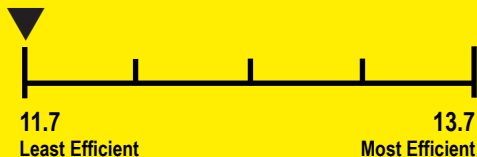

U.S. Government

Federal law prohibits removal of this label before consumer purchase.

ENERGYGUIDE

Central Air Conditioner
Cooling Only
Single Package

National Comfort Products
Models: CP8412**UA
CP9412**UA
CPE412**UA

Cooling Efficiency Rating (SEER2)*

11.7

Range of Similar Models
*Seasonal Energy Efficiency Ratio 2

For energy cost info, visit
productinfo.energy.gov