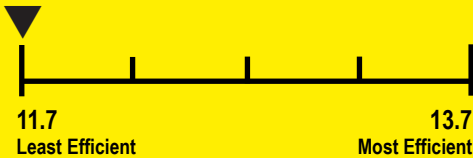

ENERGYGUIDE

Central Air Conditioner
Cooling Only
Single Package

National Comfort Products
Models: CP8409**U*
CP9409**U*
CPE409**U*

Cooling Efficiency Rating (SEER2)*

11.7

Range of Similar Models
*Seasonal Energy Efficiency Ratio 2