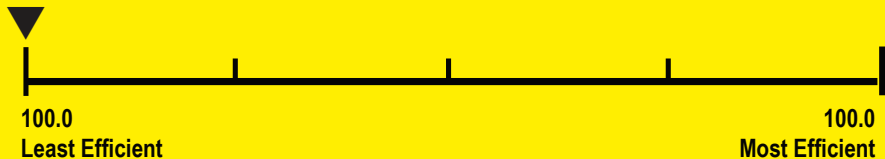

U.S. Government

Federal law prohibits removal of this label before consumer purchase.

ENERGYGUIDE

Furnace-Electric

National Comfort Products

CPE4**07U*

CPE4**07T*

Heating Btu 22,400

Annual Fuel Utilization Efficiency

100.0

Efficiency Range of Similar Models

- Efficiency range based only on electric furnaces
- For more information, visit www.ftc.gov/appliances