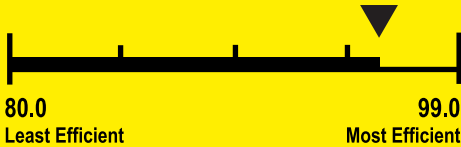

Efficiency Rating (AFUE)*

95.0